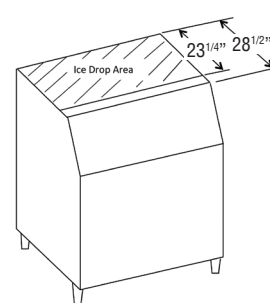

- Ice storage capacity from 250 lbs. up to 900 lbs.
- Both surfaces are designed for easy cleaning
- Long lasting attractive appearance
- Foamed-in-place polyurethane insulation, in all bin walls and bottom, provides dependable ice storage

Model Number	Exterior Dimensions W x D x H*	Maximum Storage Capacity	Cubic Volume cu ft ³	Interior Dimensions W x D x H*	Shipping Weight
B-250PF	30" x 32 ¹ / ₂ " x 33 ³ / ₈ "*	250 lbs.	10.30 ft ³	27 ¹ / ₁₀ " x 27 ⁷ / ₁₀ " x 23 ⁷ / ₁₀ "	130 lbs.
B(D)-300PF/SF	22" x 32 ¹ / ₂ " x 46" [*]	300 lbs.	11.51 ft ³	19 ¹ / ₁₀ " x 27 ⁷ / ₁₀ " x 37 ³ / ₅ "	135 lbs.
B(D)-500PF/SF	30" x 32 ¹ / ₂ " x 46" [*]	500 lbs.	16.33 ft ³	27 ¹ / ₁₀ " x 27 ⁷ / ₁₀ " x 37 ³ / ₅ "	155 lbs.
B-700PF/SF	44" x 32 ¹ / ₂ " x 46" [*]	700 lbs.	24.77 ft ³	41 ¹ / ₁₀ " x 27 ⁷ / ₁₀ " x 37 ³ / ₅ "	200 lbs.
B-800PF/SF	48" x 32 ¹ / ₂ " x 46" [*]	800 lbs.	27.18 ft ³	45 ¹ / ₁₀ " x 27 ⁷ / ₁₀ " x 37 ³ / ₅ "	210 lbs.
B-900PF/SF	52" x 32 ¹ / ₂ " x 46" [*]	900 lbs.	29.59 ft ³	49 ¹ / ₁₀ " x 27 ⁷ / ₁₀ " x 37 ³ / ₅ "	220 lbs.

B-250PF

3/4" FPT Drain

B-300PF/SF
BD-300PF/SF

B-500PF/SF
BD-500PF/SF

B-700PF/SF

B-800PF/SF

B-900PF/SF

BD Bins fit 24" - 24 1/2" deep ice machine without Top Kit extension.

Bin Height

- B-300PF/SF
- BD-300PF/SF
- B-500PF/SF
- BD-500PF/SF
- B-700PF/SF
- B-800PF/SF
- B-900PF/SF

B Bins
Top View

BD Bins
Top View