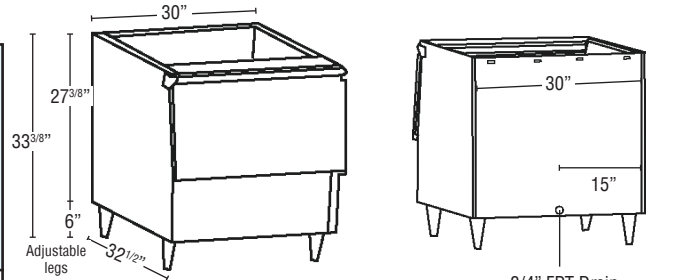

PF/SF Bins

ICE STORAGE BIN SERIES

PF/SF Bins
07/13/17
Item # 13163

Ice Machine Model Application

Bins	22" Width KM-340M KM-515M KM-600M KM-650M F-450M F-801M F-1002M	22" Width KMD-410M† KMS-822M† FD-650M-C† FD-1002M-C†	30" Width KM-901M KM-1340M KM-1601M KML Series F-1501M F-2001	30" Width KMD-460M‡ 2 KM-340M KMD-530M‡ KMD-850M‡ KMD-901MRH KMD-901MWH KMS-1401M* KMS-2000M*	44" Width 2 KM-340M 2 KM-515M 2 KM-600M 2 KM-650M IM-500S 2 F-450M 2 F-801M 2 F-1002M	44" Width 2 KMD-410M 2 KMS-822M 2 FD-650M-C 2 FD-1002M-C	48" Width KM-1301S KM-1400S KM-1601S KM-1900S KM-2100S KM-2500S
Bins B-300PF/SF	NO TOP KIT NEEDED	N/A	N/A	N/A	N/A	N/A	N/A
Bins B-250PF B-500PF/SF	NEED HS-2033	NEED HS-2033 & HS-2129	NO TOP KIT NEEDED	(B-250PF) NEED HS-2129 (B-500PF/SF) NO TOP KIT NEEDED	N/A	N/A	N/A
Bins B-700PF/SF	NEED HS-2035	NEED HS-2035 & HS-2130	NEED HS-2034	NEED HS-2034 & HS-2130	NO TOP KIT NEEDED	NEED HS-2130	N/A
Bins B-800PF/SF	NEED HS-2035 & HS-2032	NEED HS-2035 & HS-2132/ 2131	NEED HS-2034 & HS-2032	NEED HS-2131 & HS-2034/2032	NEED HS-2032	NEED HS-2130 & HS-2131	NO TOP KIT NEEDED
Bins B-900PF/SF	NEED HS-2035 & HS-2033	NEED HS-2035 & HS-2033/ HS-2132	NEED HS-2035	NEED HS-2132 & HS-2035	NEED HS-2033	NEED HS-2033 & HS-2132	NEED HS-2032

B-250PF

3/4" FPT Drain