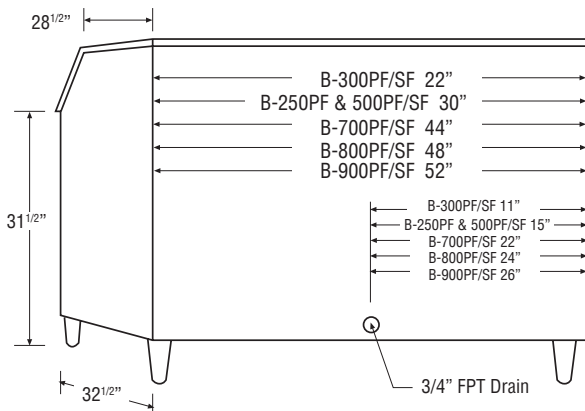

Bin Height

- B-300PF/SF
- BD-300PF/SF
- B-500PF/SF
- BD-500PF/SF
- B-700PF/SF
- B-800PF/SF
- B-900PF/SF