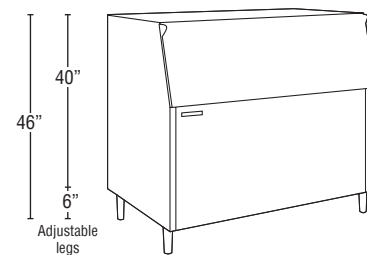

Bin Height

- B-300PF/SF
- BD-300PF/SF
- B-500PF/SF
- BD-500PF/SF
- B-700PF/SF
- B-800PF/SF
- B-900PF/SF