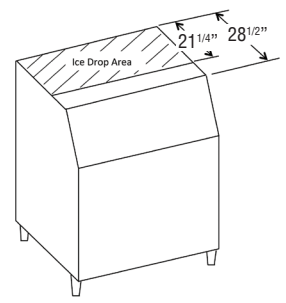

- Ice storage capacity from 250 lbs. up to 900 lbs.
- Both surfaces are designed for easy cleaning
- Long lasting attractive appearance
- Foamed-in-place polyurethane insulation, in all bin walls and bottom, provides dependable ice storage

Model Number	Exterior Dimensions W x D x H*	Maximum Storage Capacity	Cubic Volume cu ft ³	Interior Dimensions W x D x H*	Shipping Weight
B-250PF	30" x 32 ¹ / ₂ " x 33 ³ / ₈ "*	250 lbs.	10.30 ft ³	27 ¹ / ₁₀ " x 27 ⁷ / ₁₀ " x 23 ⁷ / ₁₀ "	130 lbs.
B(D)-300PF/SF	22" x 32 ¹ / ₂ " x 46" [*]	300 lbs.	11.51 ft ³	19 ¹ / ₁₀ " x 27 ⁷ / ₁₀ " x 37 ³ / ₅ "	135 lbs.
B(D)-500PF/SF	30" x 32 ¹ / ₂ " x 46" [*]	500 lbs.	16.33 ft ³	27 ¹ / ₁₀ " x 27 ⁷ / ₁₀ " x 37 ³ / ₅ "	155 lbs.
B-700PF/SF	44" x 32 ¹ / ₂ " x 46" [*]	700 lbs.	24.77 ft ³	41 ¹ / ₁₀ " x 27 ⁷ / ₁₀ " x 37 ³ / ₅ "	200 lbs.
B-800PF/SF	48" x 32 ¹ / ₂ " x 46" [*]	800 lbs.	27.18 ft ³	45 ¹ / ₁₀ " x 27 ⁷ / ₁₀ " x 37 ³ / ₅ "	210 lbs.
B-900PF/SF	52" x 32 ¹ / ₂ " x 46" [*]	900 lbs.	29.59 ft ³	49 ¹ / ₁₀ " x 27 ⁷ / ₁₀ " x 37 ³ / ₅ "	220 lbs.

B-250PF

3/4" FPT Drain

B-300PF/SF
BD-300PF/SF

B-500PF/SF
BD-500PF/SF

B-700PF/SF

B-800PF/SF

B-900PF/SF

BD Bins fit 24" - 24 1/2" deep ice machine without Top Kit extension.

Bin Height

- B-300PF/SF
- BD-300PF/SF
- B-500PF/SF
- BD-500PF/SF
- B-700PF/SF
- B-800PF/SF
- B-900PF/SF

B Bins
Top View

BD Bins
Top View